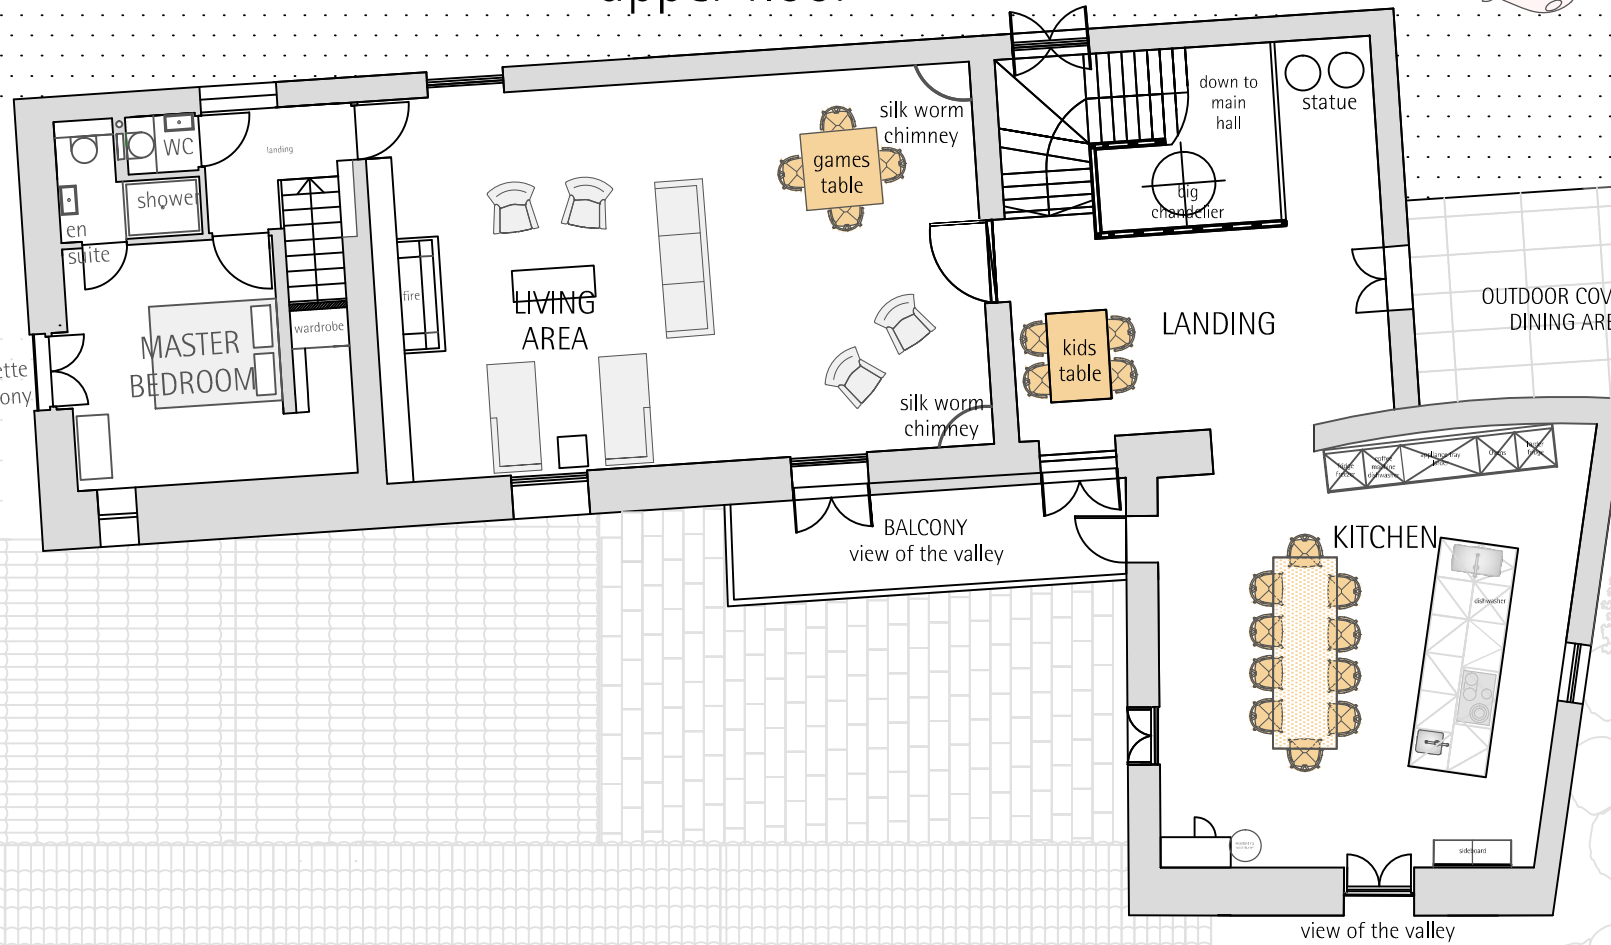

MAIN HOUSE upper floor

REAR-DRIVE

5500

6410

POOL HOUSE

ENTERTAINING AREA

OUTDOOR COVERED DINING AREA

Juliette balcony

MASTER BEDROOM

LIVING AREA

LANDING

KITCHEN

BALCONY
view of the valley

view of the valley

steps

g